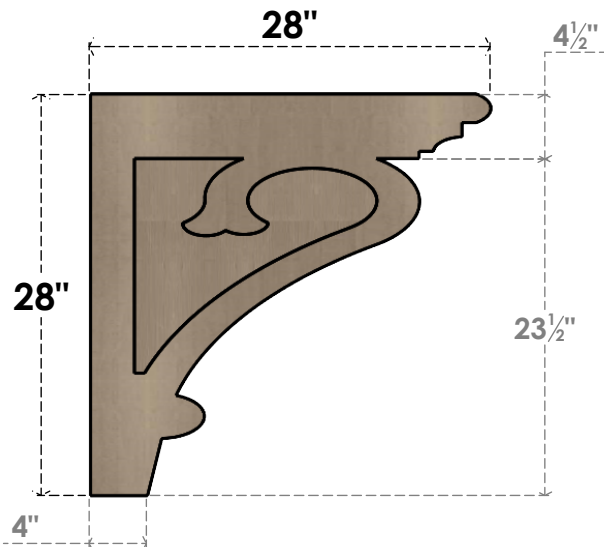

ITEM NUMBER: CORU07X28X28MAYRCPR

7"W X 28"D X 28"H SERIES 1 THIN MAYFLOWER ROUGH CEDAR TIMBERTHANE
FAUX WOOD CORBEL, PRIMED

SIDE PROFILE

FRONT PROFILE

ISOMETRIC

EKENA MILLWORK
2300 WEST MAIN ST.
CLARKSVILLE, TX 75426
TOLL FREE: 866-607-0453
WWW.EKENAMILLWORK.COM

NOTES

1. INSTALLATION TO BE COMPLETED IN ACCORDANCE WITH MANUFACTURER'S SPECIFICATIONS.
2. DRAWING MAY NOT BE TO SCALE
3. THIS DRAWING IS INTENDED FOR DESIGN AND PLANNING PURPOSES ONLY.
4. ALL INFORMATION CONTAINED HEREIN WAS CURRENT AT THE TIME OF DEVELOPMENT BUT MUST BE REVIEWED AND APPROVED BY THE PRODUCT MANUFACTURER TO BE CONSIDERED ACCURATE.
5. TIMBERTHANE ARCHITECTURAL PRODUCTS ARE MADE FROM HIGH DENSITY URETHANE AND COME FACTORY PRIMED