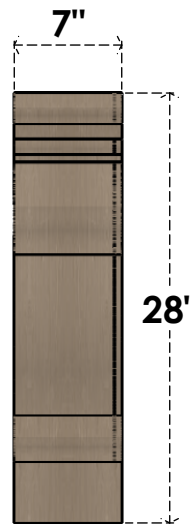

ITEM NUMBER: CORU07X28X28MAYRCPR

7"W X 28"D X 28"H SERIES 1 THIN MAYFLOWER ROUGH CEDAR TIMBERTHANE
FAUX WOOD CORBEL, PRIMED

SIDE PROFILE

FRONT PROFILE

ISOMETRIC

EKENA MILLWORK
2300 WEST MAIN ST.
CLARKSVILLE, TX 75426
TOLL FREE: 866-607-0453
WWW.EKENAMILLWORK.COM

NOTES

1. INSTALLATION TO BE COMPLETED IN ACCORDANCE WITH MANUFACTURER'S SPECIFICATIONS.
2. DRAWING MAY NOT BE TO SCALE
3. THIS DRAWING IS INTENDED FOR DESIGN AND PLANNING PURPOSES ONLY.
4. ALL INFORMATION CONTAINED HEREIN WAS CURRENT AT THE TIME OF DEVELOPMENT BUT MUST BE REVIEWED AND APPROVED BY THE PRODUCT MANUFACTURER TO BE CONSIDERED ACCURATE.
5. TIMBERTHANE ARCHITECTURAL PRODUCTS ARE MADE FROM HIGH DENSITY URETHANE AND COME FACTORY PRIMED