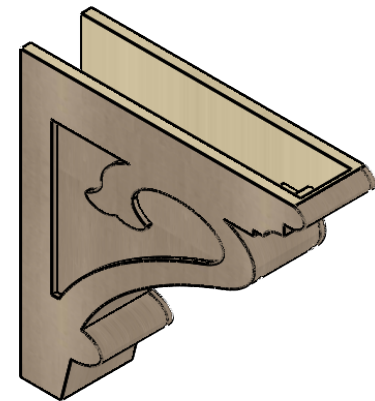

ITEM NUMBER: CORU07X28X28MAYRCPR

7"W X 28"D X 28"H SERIES 1 THIN MAYFLOWER ROUGH CEDAR TIMBERTHANE
FAUX WOOD CORBEL, PRIMED

SIDE PROFILE

FRONT PROFILE

ISOMETRIC

EKENA MILLWORK
2300 WEST MAIN ST.
CLARKSVILLE, TX 75426
TOLL FREE: 866-607-0453
WWW.EKENAMILLWORK.COM

NOTES

1. INSTALLATION TO BE COMPLETED IN ACCORDANCE WITH MANUFACTURER'S SPECIFICATIONS.
2. DRAWING MAY NOT BE TO SCALE
3. THIS DRAWING IS INTENDED FOR DESIGN AND PLANNING PURPOSES ONLY.
4. ALL INFORMATION CONTAINED HEREIN WAS CURRENT AT THE TIME OF DEVELOPMENT BUT MUST BE REVIEWED AND APPROVED BY THE PRODUCT MANUFACTURER TO BE CONSIDERED ACCURATE.
5. TIMBERTHANE ARCHITECTURAL PRODUCTS ARE MADE FROM HIGH DENSITY URETHANE AND COME FACTORY PRIMED